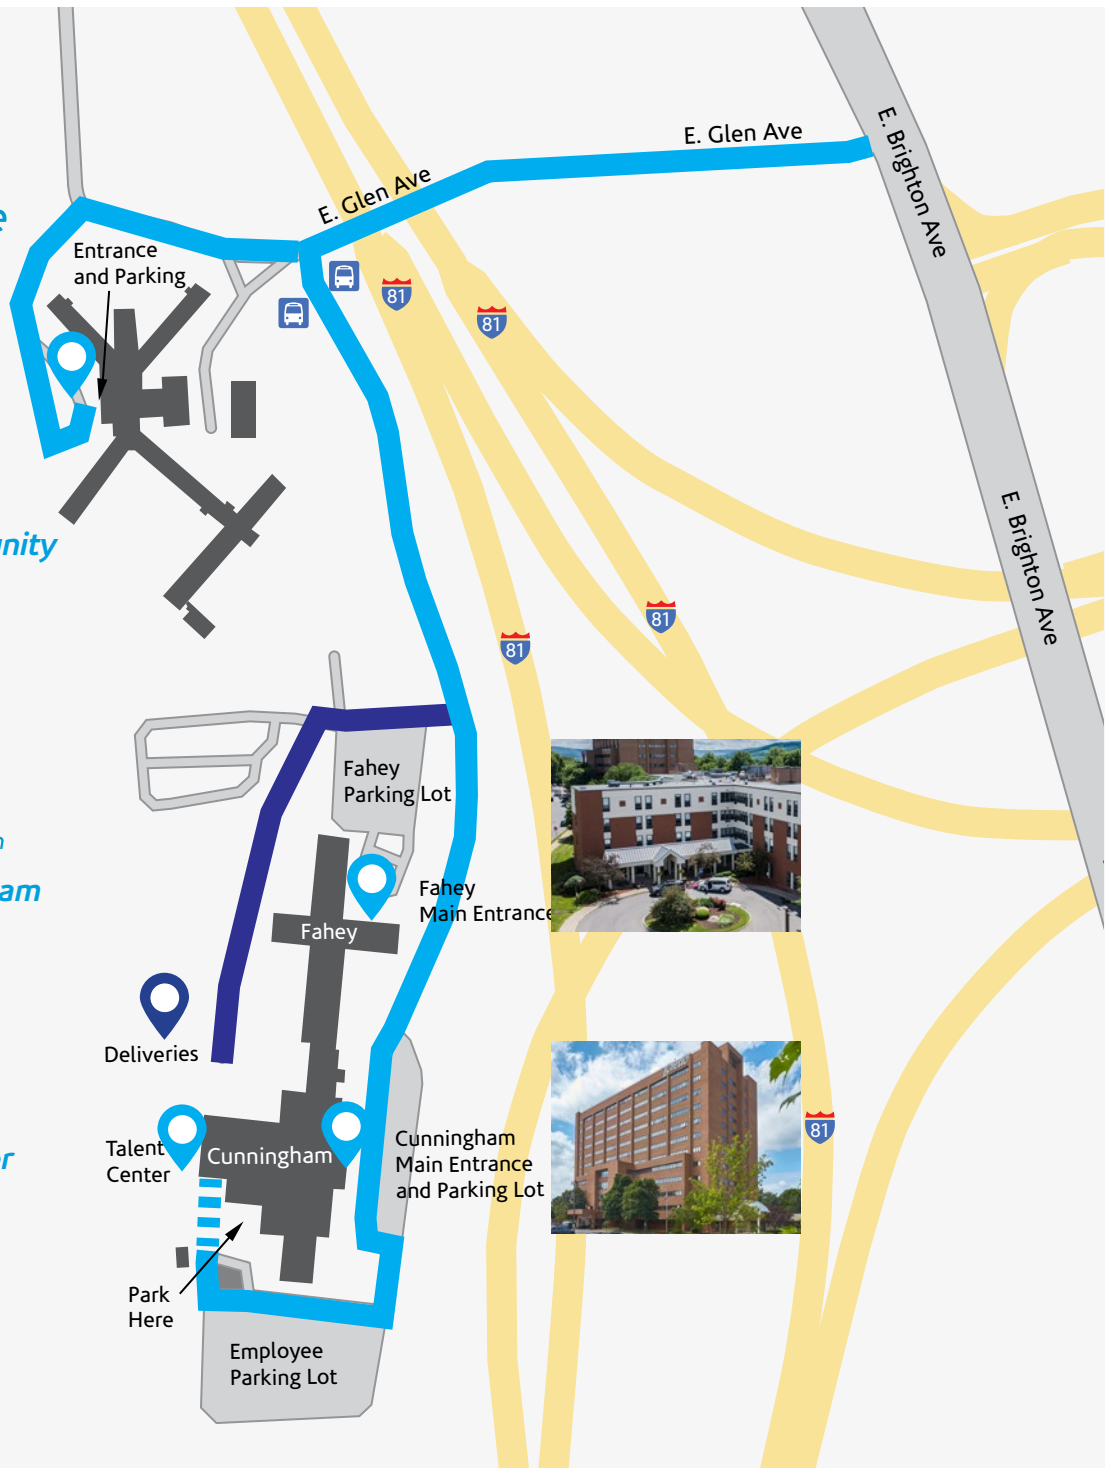

Loretto Main Campus Map

The Heritage Memory Life Community

750 E. Brighton Avenue
Syracuse, NY 13205
315.492.1329

Fahey and Cunningham

700 E. Brighton Avenue
Syracuse, NY 13205
315.469.5570

NEW!

Loretto Talent Center

700 E. Brighton Avenue
Syracuse, NY 13205
315.413.3285

Please call if you have trouble locating us:

- **The Heritage Memory Life Community:** 315.492.1329
- **Loretto Health & Rehabilitation:** 315.469.5570
- **Loretto Talent Center:** 315.413.3285