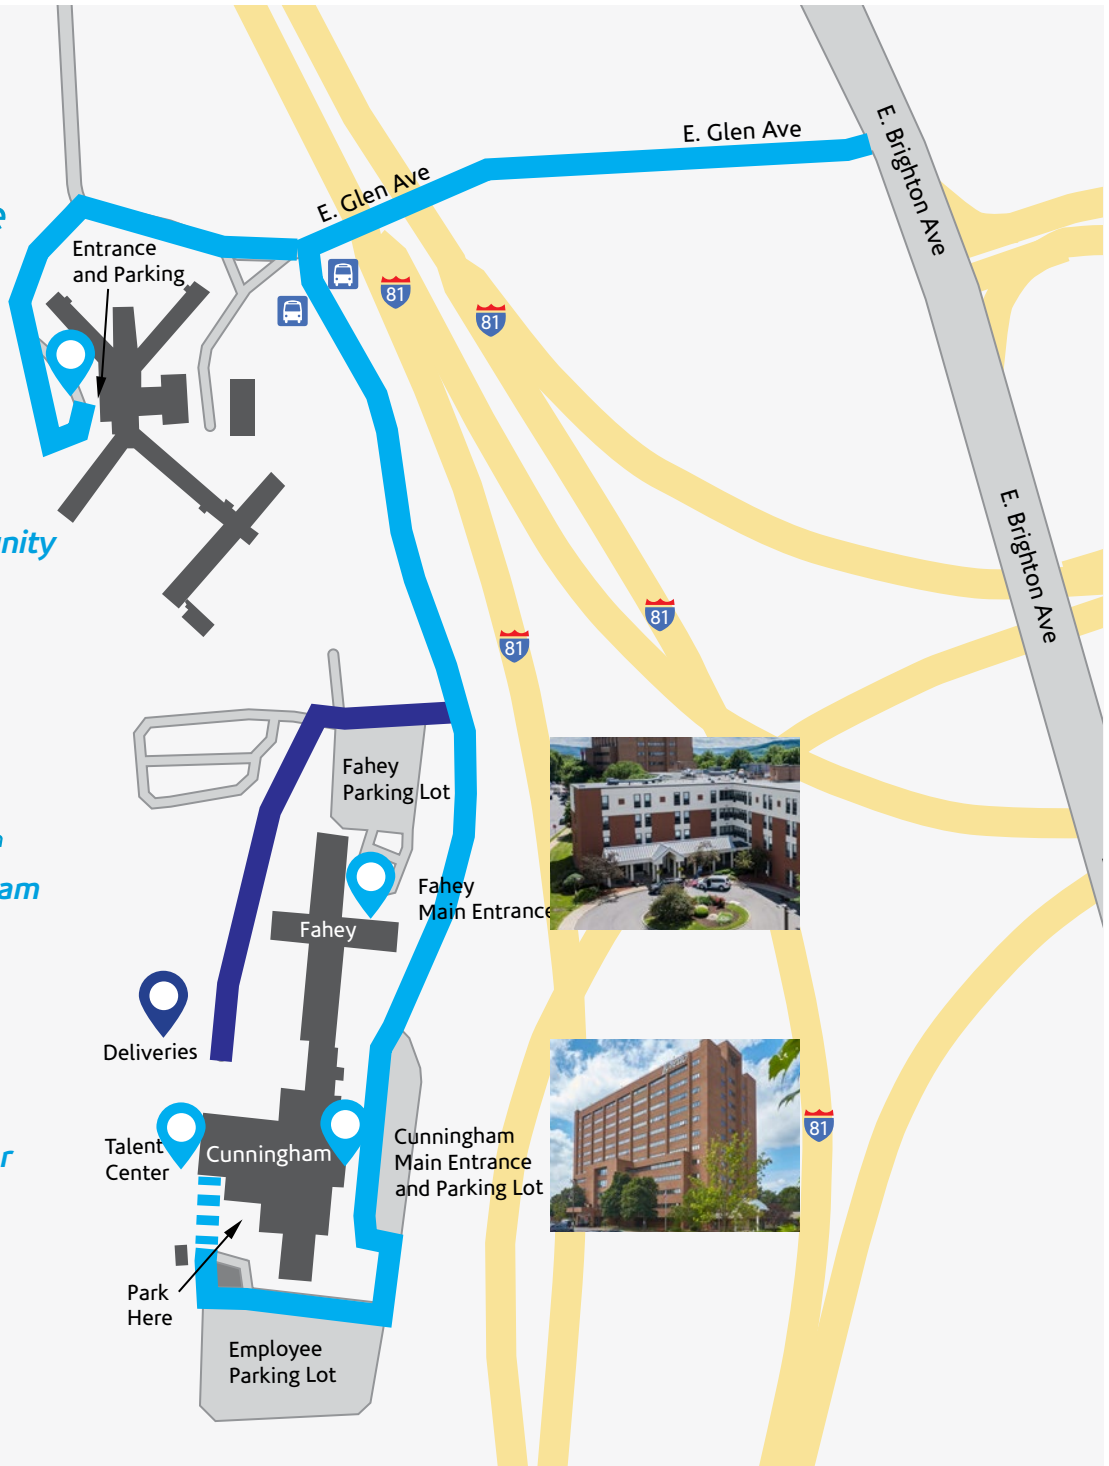

Loretto Main Campus Map

The Heritage Memory Life Community

750 E. Brighton Avenue
Syracuse, NY 13205
315.492.1329

Fahey and Cunningham

700 E. Brighton Avenue
Syracuse, NY 13205
315.469.5570

NEW!

Loretto Talent Center

700 E. Brighton Avenue
Syracuse, NY 13205
315.413.3285

Please call if you have trouble locating us:

- **The Heritage Memory Life Community:** 315.492.1329
- **Loretto Health & Rehabilitation:** 315.469.5570
- **Loretto Talent Center:** 315.413.3285