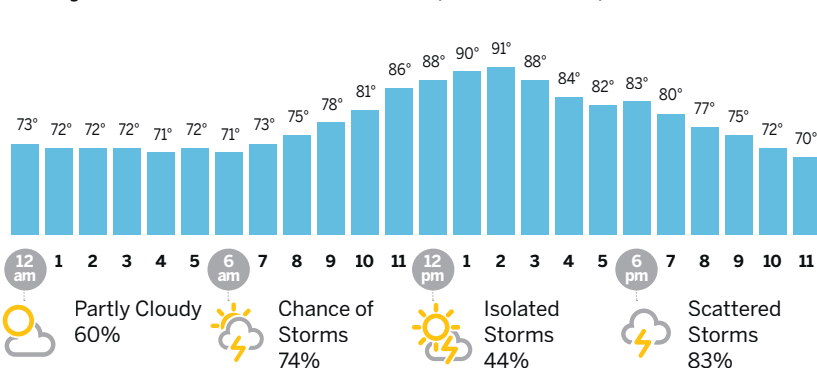

Syracuse weather today

Scattered storms
Partly cloudy with thunderstorms

High Low **91° 70°**
Feels like 95° 70°
Average 78°
Winds: 6 mph, SSE
Humidity: 81%

Hourly forecast Sunrise 5:25 a.m. Sunset 8:47 p.m. Moonrise 5:21 p.m. Moonset 2:55 a.m.

Extended forecast

Day	Temp	Weather	Wind	Precipitation
Tomorrow	66° 57°	Mostly cloudy with light showers likely	10 mph, W	65% chance
Wednesday	71° 52°	Mostly sunny	4 mph, WNW	0% chance
Thursday	80° 57°	Mostly sunny	4 mph, SSE	0% chance
Friday	84° 66°	Partly cloudy	8 mph, S	0% chance
Saturday	84° 65°	Partly cloudy with scattered showers	9 mph, S	54% chance
Sunday	70° 64°	Cloudy with showers	13 mph, SSE	70% chance

Almanac

Yesterday

High Low **84° 61°**
Average 73°
Precipitation* 0"
Max wind 6 mph, SW
Wind gust 9 mph
Humidity max. 94%
Humidity min. 46%
Humidity avg. 91%
Dewpoint max. 67°
Dewpoint min. 59°
Dewpoint avg. 62°

Last 30 days

Temp. max. 89°
Temp. min. 42°
Avg. high low 88° 55°
Precipitation* 3.28"
YTD precip.* 10.99"

Moon phases

- Full Jun. 24
- Third Jul. 01
- New Jul. 09
- First Jul. 17