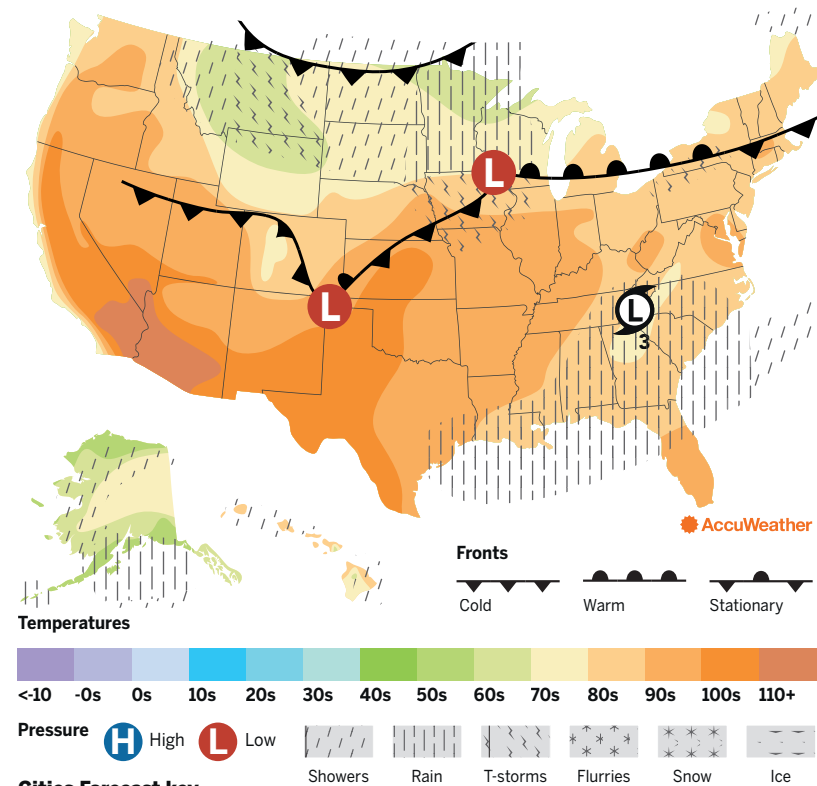

National Forecast

Region	Yesterday	Today	Tomorrow	Yesterday	Today	Tomorrow	
Albany	87-70 SU	91-64 T	69-56 RW	Lake George	84-65 SU	88-63 T	69-53 RW
Amsterdam	82-66 SU	89-60 T	67-51 RW	Lake Placid	78-58 SU	83-53 T	60-45 RW
Binghamton	84-67 PC	89-56 T	65-51 RW	New Paltz	87-69 SU	89-66 T	73-55 RW
Brockport	82-69 SU	86-55 T	64-51 RW	Olean	82-65 RW	83-51 T	62-45 RW
Buffalo	78-69 PC	79-54 T	64-51 RW	Oneonta	82-66 SU	87-54 T	65-48 RW
Canton	82-65 SU	85-55 RW	65-51 RW	Oswego	75-67 SU	82-57 T	64-55 RW
Corning	86-66 PC	89-53 T	66-48 RW	Plattsburgh	81-64 SU	87-61 T	69-54 RW
Elmira	85-67 PC	90-54 T	66-48 RW	Poughkeepsie	88-69 SU	90-66 T	74-56 RW
Fredonia	79-69 T	85-53 T	65-52 RW	Purchase	87-68 SU	87-66 PC	77-59 RW
Geneseo	84-69 PC	86-54 T	63-48 RW	Rochester	82-70 PC	87-56 T	65-52 RW
Geneva	84-70 PC	89-55 T	65-52 RW	Saranac Lake	80-60 SU	85-53 T	62-46 RW
Ithaca	84-68 PC	89-54 T	64-50 RW	Utica	83-67 SU	90-56 RW	65-51 RW
Jamestown	81-66 RW	82-51 T	63-46 RW	Watertown	80-67 SU	83-55 T	63-51 RW
U.S.	Yesterday	Today	Tomorrow	Yesterday	Today	Tomorrow	
Anchorage	59-52 R	64-51 MC	61-50 PC	Minneapolis	73-50 T	66-52 SU	81-64 SU
Atlanta	83-72 PC	86-69 T	78-67 RW	Nashville	93-76 PC	90-62 T	78-60 T
Boston	87-68 SU	89-70 PC	83-65 RW	New York City	88-72 SU	88-69 PC	79-64 RW
Charlotte	82-70 RW	90-72 SU	82-66 T	New Orleans	87-76 RW	84-75 T	85-76 RW
Chicago	81-65 RW	71-56 PC	73-62 SU	Orlando	92-76 RW	93-76 RW	91-77 T
Cleveland	84-71 T	82-56 T	66-56 PC	Palm Springs	114-82 CR	111-82 CR	106-82 PC
Dallas	97-78 CR	93-66 T	85-73 SU	Phoenix	113-85 CR	109-84 CR	107-86 PC
Denver	87-51 SU	76-57 RW	97-65 SU	Pittsburgh	86-70 PC	89-57 T	68-52 T
Detroit	87-72 PC	78-50 RW	70-55 SU	Portland	90-64 SU	94-63 CR	83-57 PC
Honolulu	85-73 SU	84-73 PC	84-73 PC	San Diego	75-64 PC	76-64 PC	76-64 PC
Houston	93-78 T	91-78 T	90-77 T	San Francisco	66-56 SU	65-58 SU	65-57 PC
Indianapolis	89-69 PC	77-52 RW	73-58 SU	San Juan	84-79 RW	84-79 RW	83-78 RW
Kansas City	94-62 T	75-58 T	83-66 CR	Seattle	78-60 SU	85-61 CR	79-57 PC
Las Vegas	115-84 CR	110-82 CR	106-83 PC	St. Louis	97-70 PC	73-56 T	80-62 CR
Los Angeles	83-63 PC	81-62 PC	80-62 SU	Tampa	90-78 MC	90-76 T	90-78 T
Miami	86-82 RW	88-81 PC	86-80 T	Washington	93-74 PC	93-70 T	80-63 RW
World	Yesterday	Today	Tomorrow	Yesterday	Today	Tomorrow	
Acapulco	81-63 RW	80-62 RW	81-62 RW	Nassau	83-81 RW	84-82 RW	83-81 RW
Amsterdam	70-57 MC	63-56 R	62-53 CL	Paris	76-63 MC	76-62 MC	65-56 T
Buenos Aires	53-49 CR	54-51 MC	59-53 PC	Prague	91-69 MC	88-68 PC	76-63 RW
Dublin	59-51 MC	63-47 PC	61-52 R	Riyadh	107-82 CR	110-85 CR	111-88 CR
Jerusalem	82-62 SU	83-64 CR	83-62 SU	Rome	89-72 CR	90-69 CR	90-69 SU
Ljubljana	92-65 MC	91-63 SU	91-60 SU	Seoul	84-66 SU	85-65 SU	85-66 RW
London	64-52 CL	57-53 R	63-48 MC	Tokyo	82-71 RW	80-69 RW	80-70 RW
Madrid	63-56 R	71-58 PC	77-58 PC	Toronto	83-66 SU	82-52 RW	66-54 PC
Mexico City	76-59 RW	77-58 RW	74-58 RW	Vancouver	77-61 CR	82-58 CR	70-56 SU

SYRACUSE

Nonprofit donates top designer clothing to nursing home staff

Michael Garcia Contributing writer

The Frank DeFrancisco Eastwood Community Center normally would have been empty on a Friday afternoon.