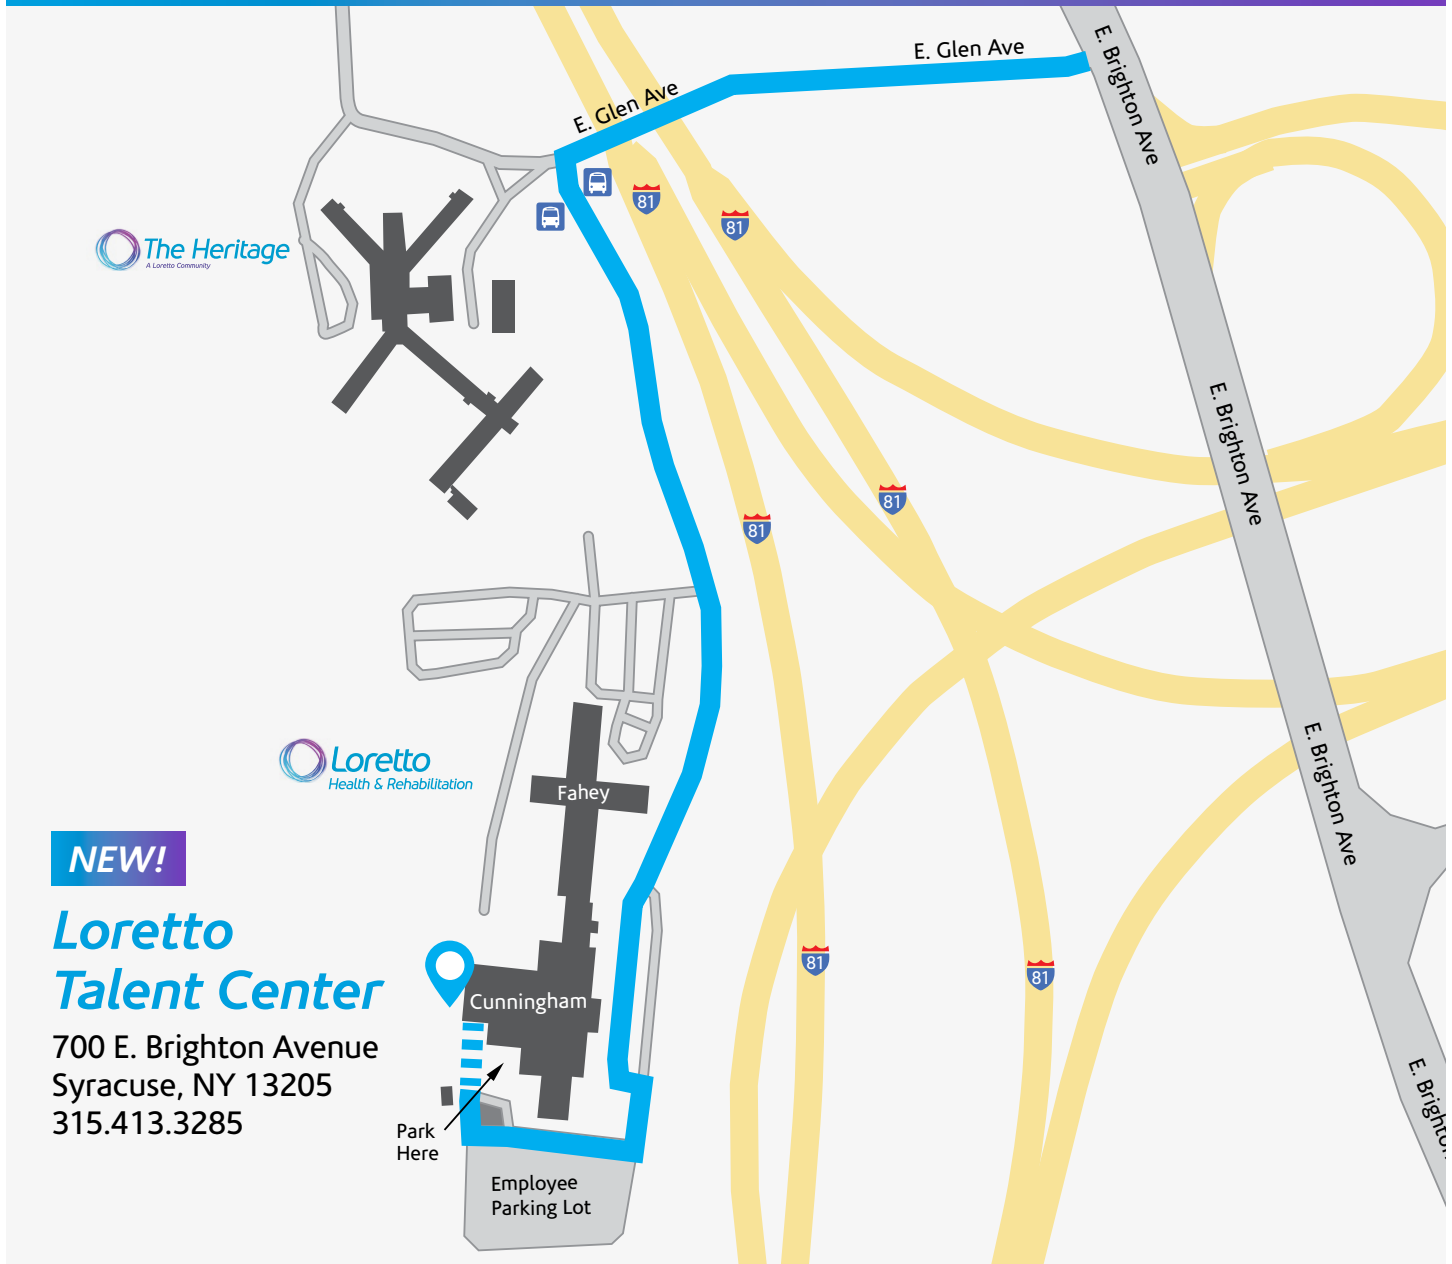

New Loretto Talent Center on the main Loretto Campus

Directions:

1. Turn onto E. Glen Avenue from E. Brighton Avenue.
2. Immediately after the bridge over I-81, turn left into the Loretto campus.
3. Continue straight past the Fahey building and go past the front, main entrance of the Cunningham building.
4. Turn right into the Cunningham employee parking lot after the Cunningham building.
5. The new Loretto Talent Center is located at the back of the parking lot to the right (do not go to the front, main entrance).
6. Look for designated parking spots. Enter through the door marked Talent Center.

Please call 315.413.3285 if you have trouble locating us.